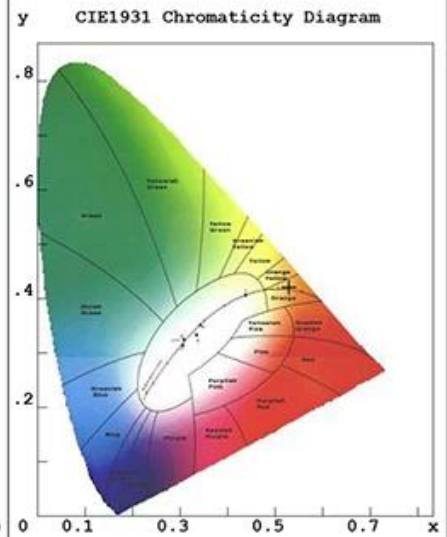

Test Date :2017-11-28 15:03:09

Remark:

Chroma Parameters

Chro.Coor.:x=0.5291 y=0.4210 u=0.3026 v=0.3612 duv=0.0023

CCT: 2028K Dominant Wave.:588.0nm Purity:85.2%

Flux RGB Ratio:R=33.8%,G=65.6%,B=0.6% Peak Wave:636.7nm Half Width:120.3nm