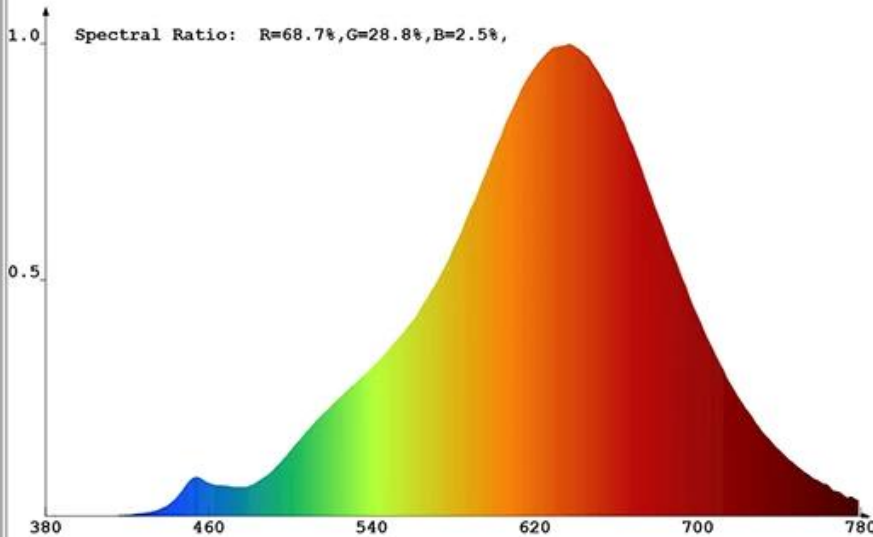

Test Date :2017-11-28 15:03:09

Remark:

Chroma Parameters

Chro.Coor.:x=0.5291 y=0.4210 u=0.3026 v=0.3612 duv=0.0023

CCT: 2028K Dominant Wave.:588.0nm Purity:85.2%

Flux RGB Ratio:R=33.8%,G=65.6%,B=0.6% Peak Wave:636.7nm Half Width:120.3nm