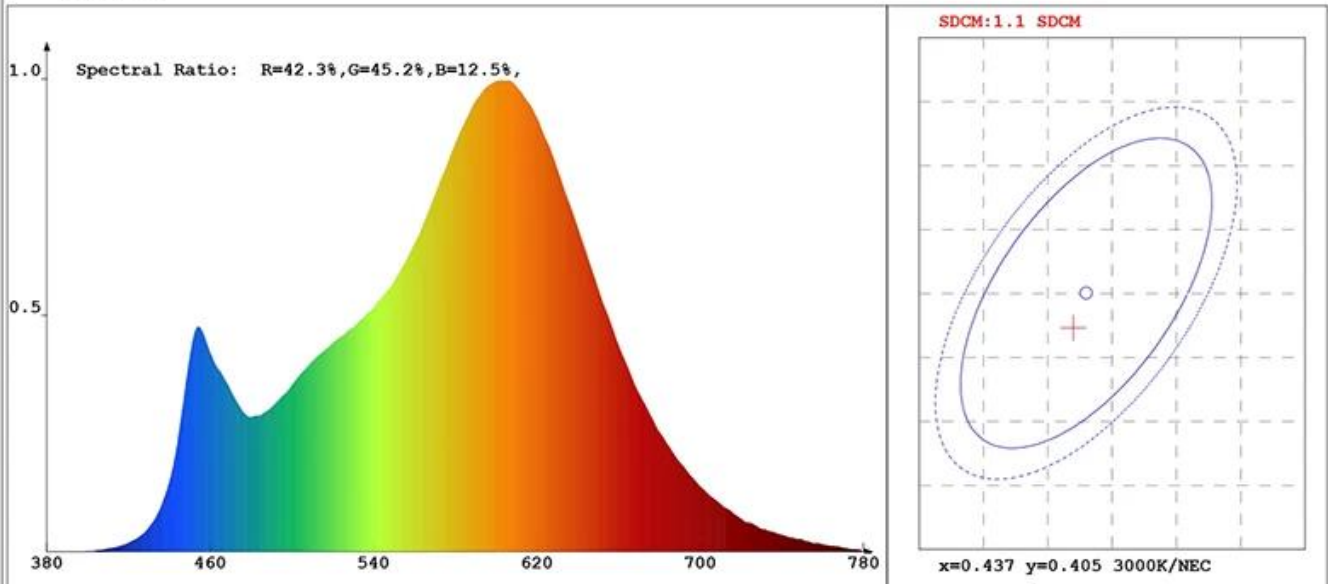

Chroma Parameters

Chro.Coor.: x=0.4360 y=0.4023 u=0.2507 v=0.3470 duv=-0.0006
CCT: 3002K Dominant Wave.: 583.0nm Purity: 51.6%
Flux RGB Ratio: R=23.0%, G=74.9%, B=2.0% Peak Wave: 605.7nm Half Width: 118.7nm