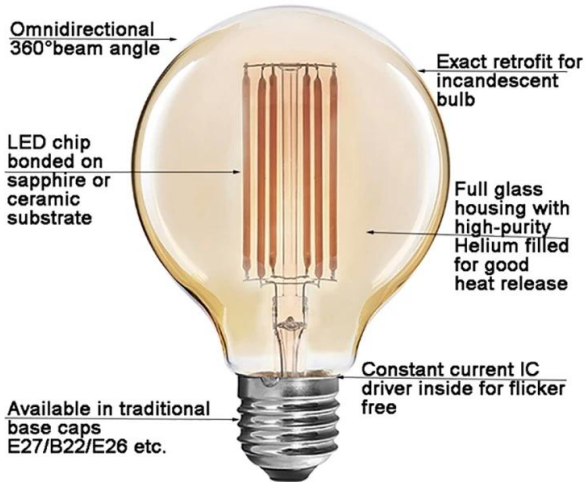

Vintage LED Filament Bulb