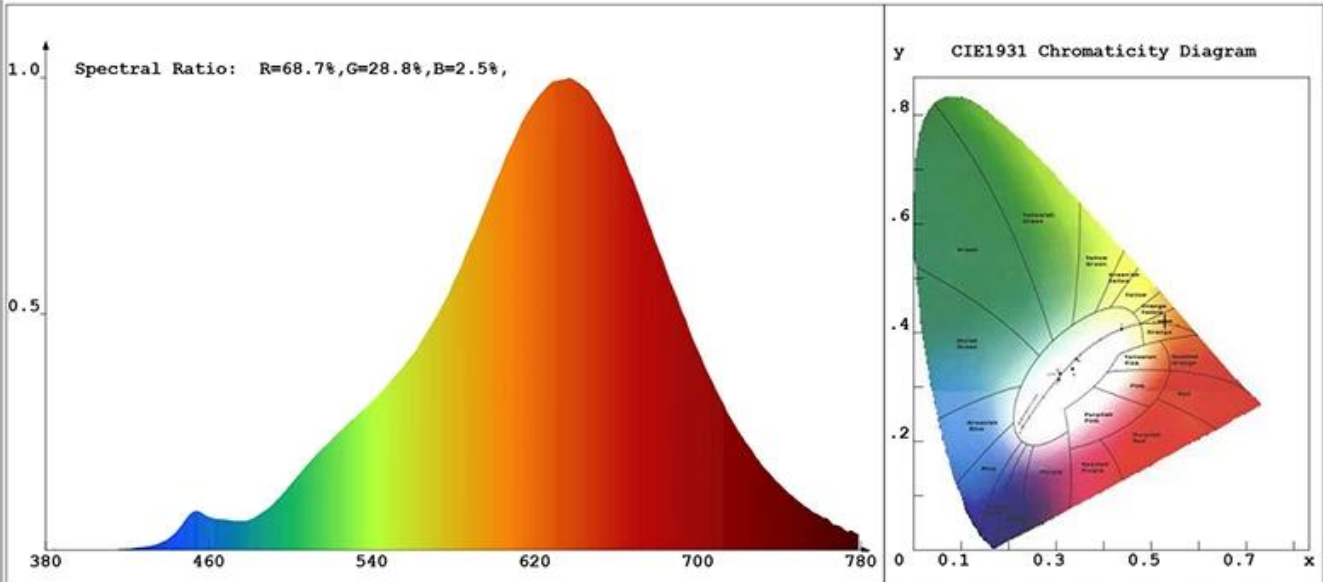

تقرير اختبار المنتج

HP8000LED快速光色电测试系统

Product Mark

Product Type :
Temperature :26'C
Operator :01
Remark:

Manufacturer :INNOTECH
Humidity :65%
Test Date :2017-11-28 15:03:09

Chroma Parameters

Chro.Coor.:x=0.5291 y=0.4210 u=0.3026 v=0.3612 duv=0.0023
CCT: 2028K Dominant Wave.:588.0nm Purity:85.2%
Flux RGB Ratio:R=33.8%,G=65.6%,B=0.6% Peak Wave:636.7nm Half Width:120.3nm