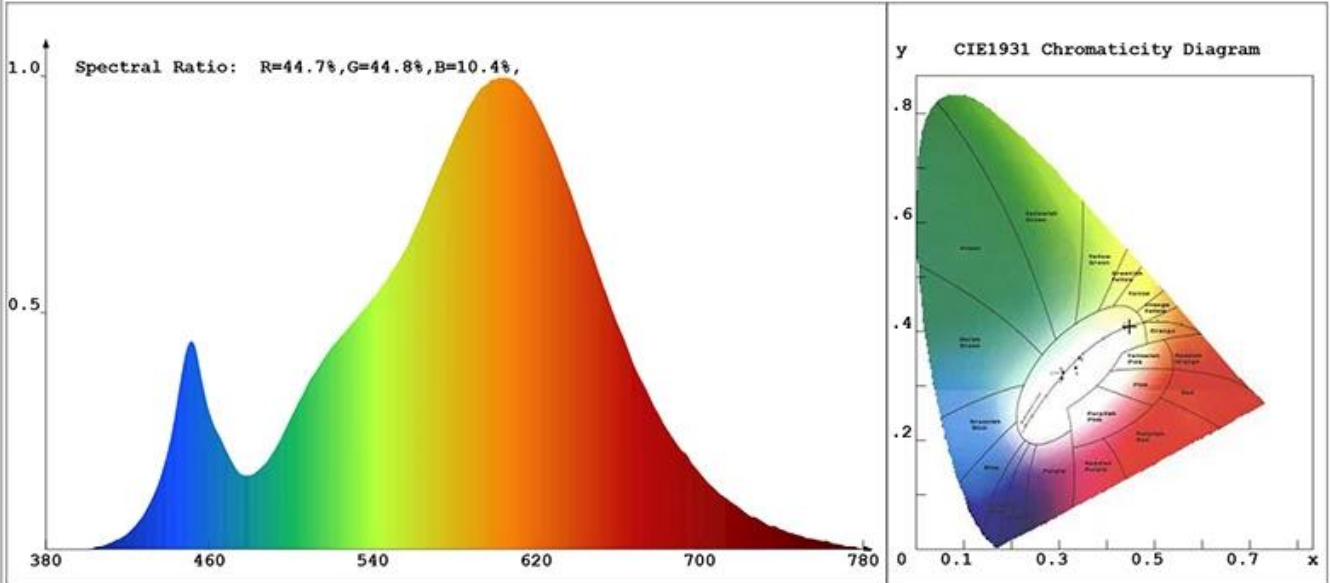

Product Mark

Product Type :350053
 Temperature :26'C
 Operator :01
 Remark:

Manufacturer :IN
 Humidity :65%
 Test Date :2019-07-03 10:01:44

Chroma Parameters

Chro.Coor.:x=0.4474 y=0.4092 u=0.2551 v=0.3500 duv=0.0007
 CCT: 2872K Dominant Wave.:583.2nm Purity:57.1%
 Flux RGB Ratio:R=23.4%,G=75.2%,B=1.4% Peak Wave:603.7nm Half Width:123.4nm