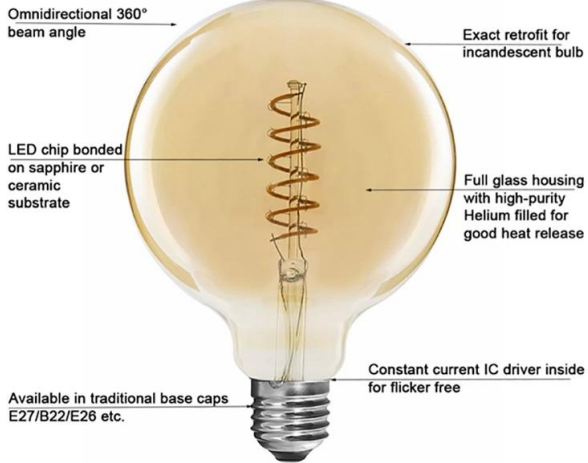

Flexible LED Filament Bulb