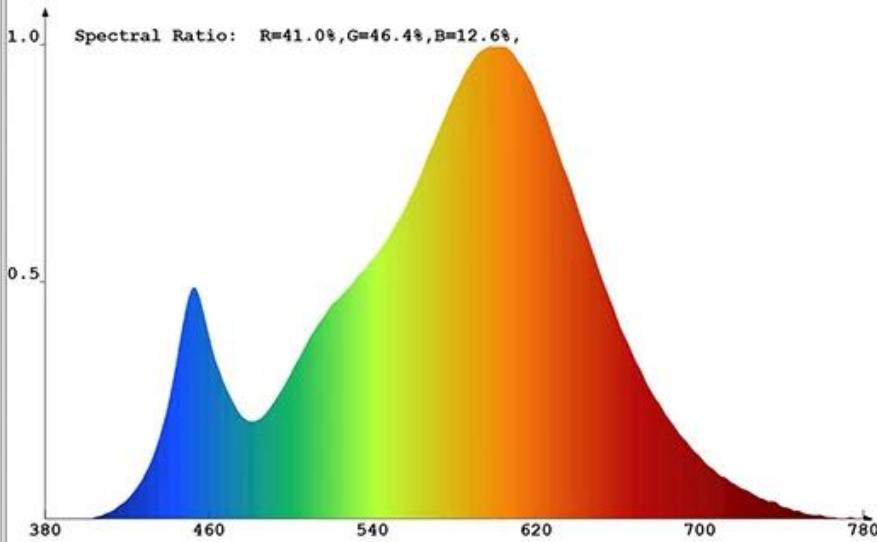

Remark:

SDCM:0.2 SDCM

Chroma Parameters

Chro.Coor.:x=0.4337 y=0.4026 u=0.2491 v=0.3469 duv=-0.0001

CCT: 3043K Dominant Wave.:582.7nm Purity:51.1%

Flux RGB Ratio:R=22.2%,G=76.1%,B=1.7% Peak Wave:602.8nm Half Width:121.9nm