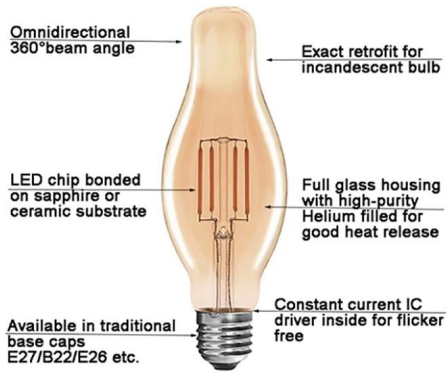

Vintage LED Filament Bulb